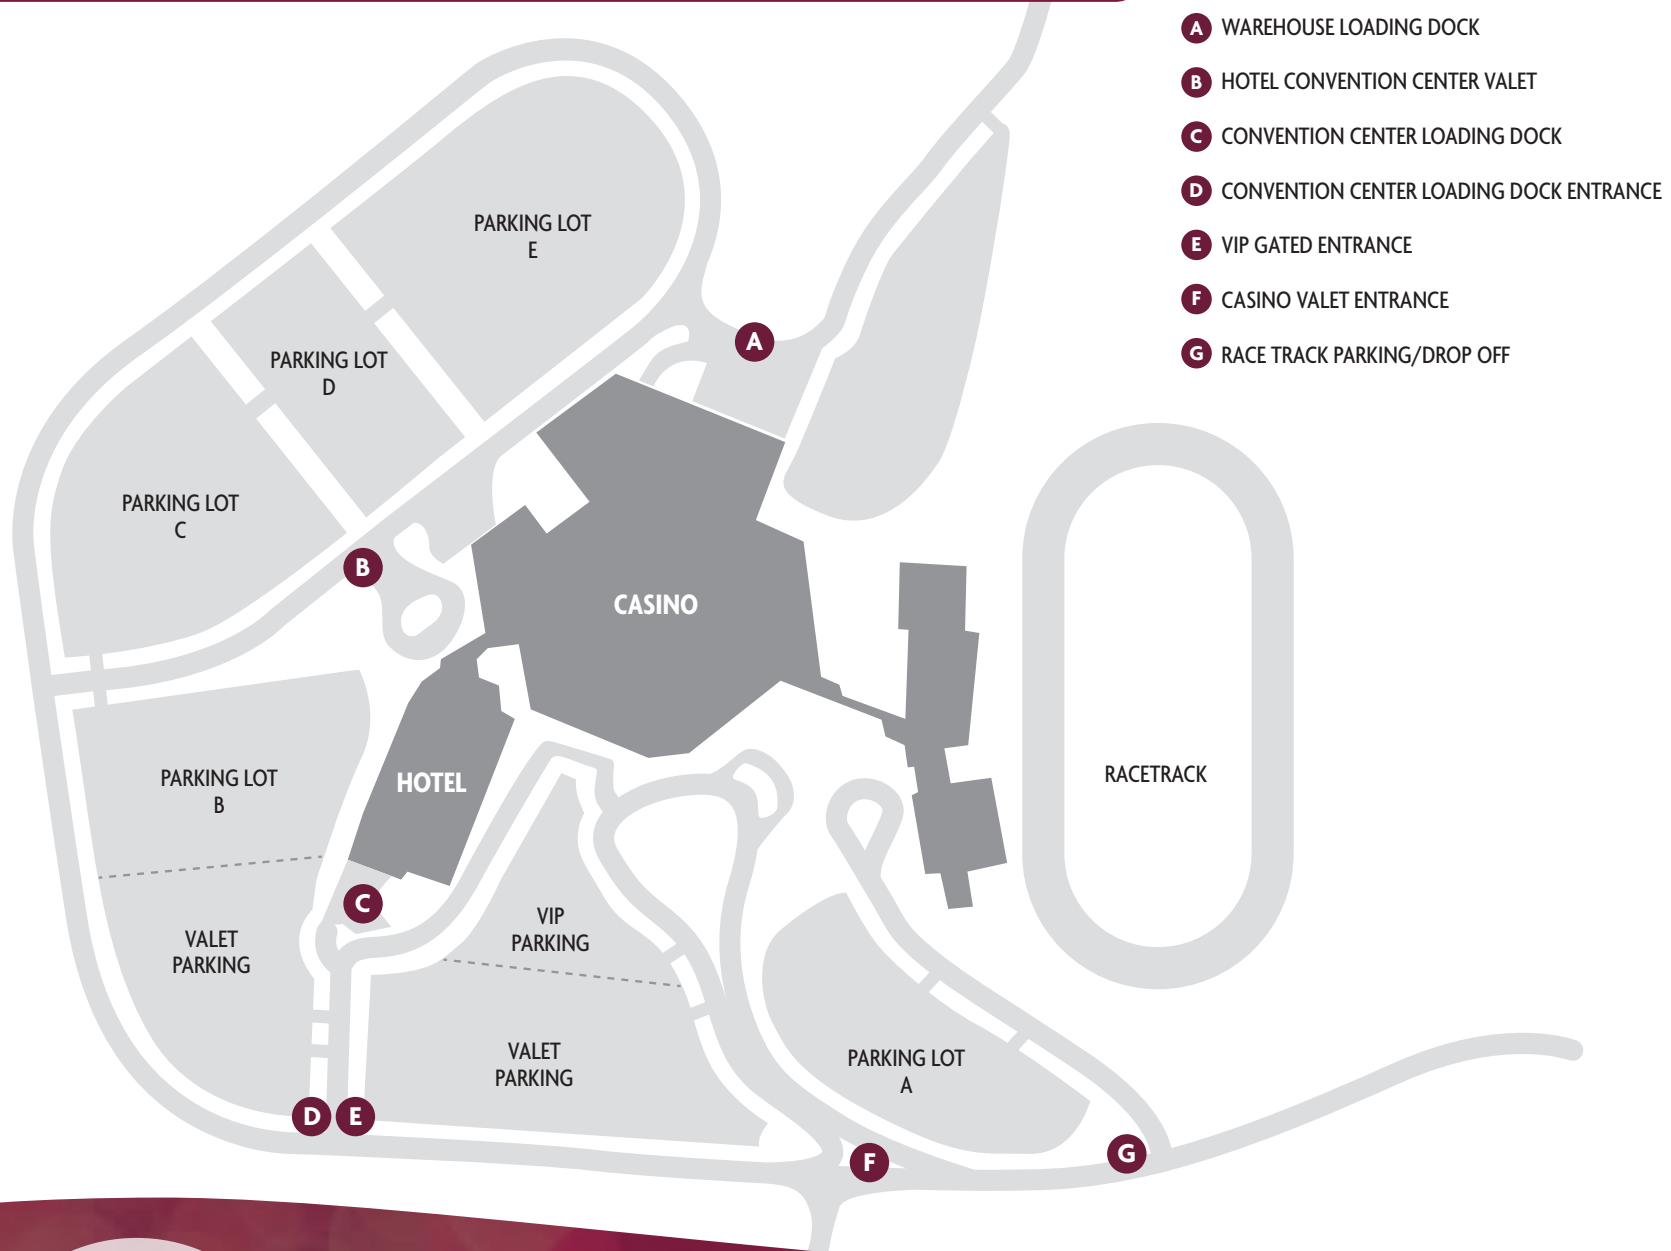

# OUTDOOR PROPERTY MAP

- A** WAREHOUSE LOADING DOCK
- B** HOTEL CONVENTION CENTER VALET
- C** CONVENTION CENTER LOADING DOCK
- D** CONVENTION CENTER LOADING DOCK ENTRANCE
- E** VIP GATED ENTRANCE
- F** CASINO VALET ENTRANCE
- G** RACE TRACK PARKING/DROP OFF